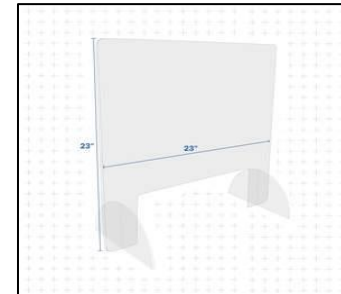

Desk Shields

23" x 23"	$ 95.00
23" x 30"	$135.00
23" x 36"	$150.00
23" x 40"	$165.00
Shipping Additional